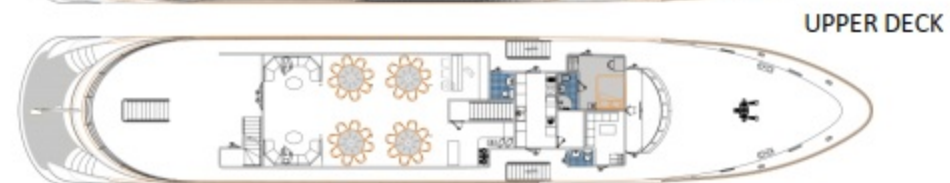

MV AVANGARD

Max. 36 persons

SUN DECK

UPPER DECK

MAIN DECK

LOWER DECK

Specifications:

Length	50 m
Width	8,8 m
Launched	2017
Sun Deck	220 m ²
Crew members	7/9
Dining area on upper deck	
Hot tub	

Cabins:

Total:	18 guest cabins
Upper deck:	-
Main deck:	10 Double / Twin
Lower deck:	6 Double / Twin 2 Twin

Additional cabin for tour manager