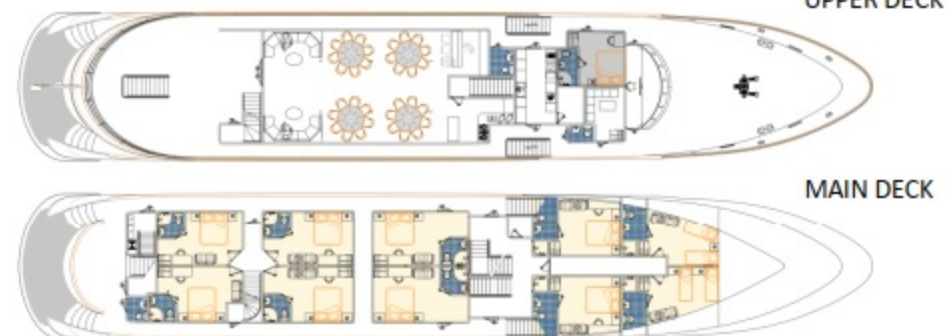

MV AVANGARD

Max. 36 persons

SUN DECK

UPPER DECK

MAIN DECK

LOWER DECK

Specifications:

Length	50 m
Width	8,8 m
Launched	2017
Sun Deck	220 m ²
Crew members	7/9
Dining area on upper deck	
Hot tub	

Cabins:

Total:	18 guest cabins
Upper deck:	-
Main deck:	10 Double / Twin
Lower deck:	6 Double / Twin 2 Twin

Additional cabin for tour manager