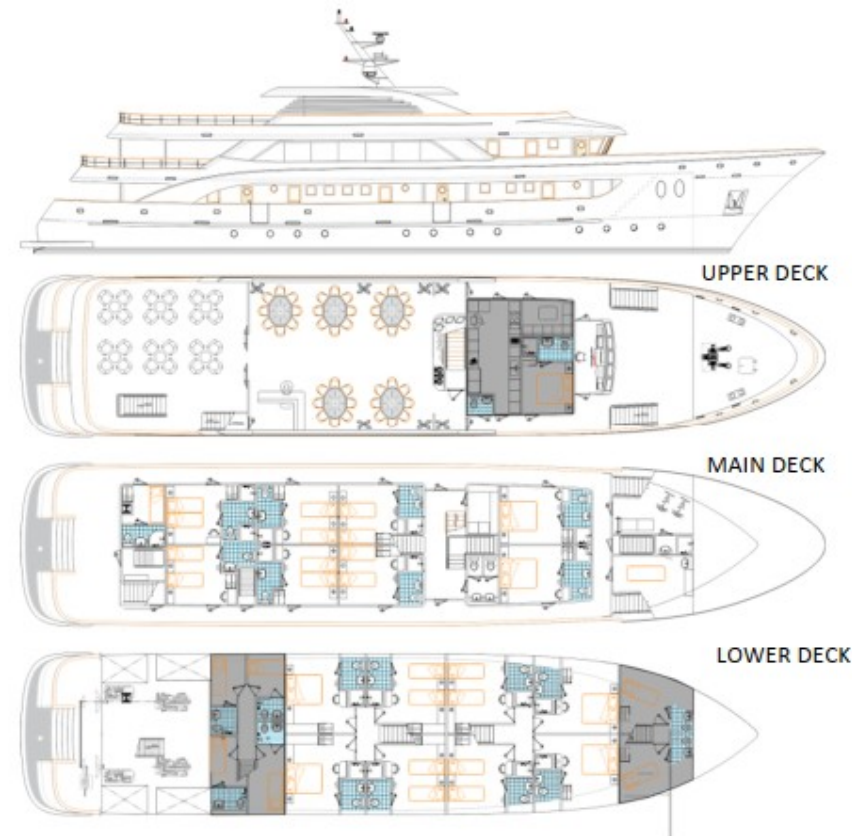

AVAILABLE VESSELS

MV SAN ANTONIO

Max. 34 persons

Specifications:

Length	44,70 m
Width	8,60 m
Built	2018
Sun Deck	200 m ²
Crew members	7/9
Salon on upper deck	
Hot tub	

Cabins:

Total:	18 guest cabins
Upper deck:	-
Main deck:	3 Double / Twin 3 Double 2 Twin 2 Single
Lower deck:	6 Double / Twin 2 Double

Additional cabin for tour manager